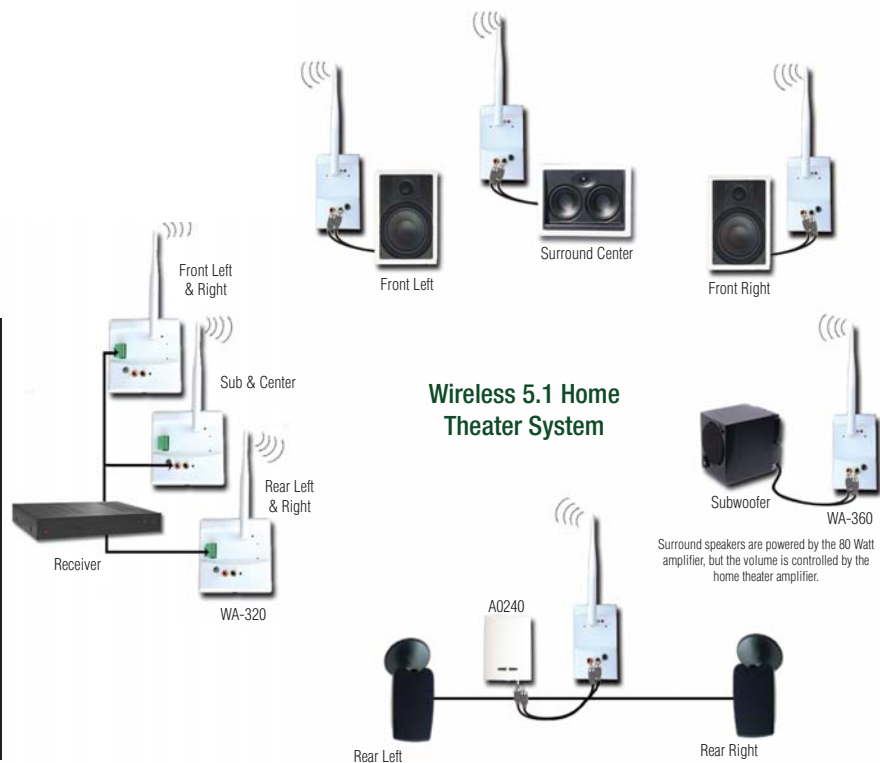

Specifications*

General:

Storage Temperature: -40 to +85° C

Operating Temperature: 0 to +55° C

Transmit and Receive

Input Voltage: 5 VDC @ 250mA

THD+N: 0.7% Max

S/N Ratio: 80db

Audio Latency: 3.8 ms

Operating Frequency: 2400 MHz

Data Rate: 1.152 Mbps

Audio Sampling Rate: 48 kHz

Channels: 8 (user selectable)

Transmit

Transmission Power: 8.5 dB
(9.5dB Max)

Modulation Type: GFSK

Channel Spacing: 9 MHz

Max. Audio Input: 2.6 Vpp

Input Impedance: 20 kOhm

Max. Speaker Level in: 100 watts RMS

Receive

RX Sensitivity: -85 dBm

Image Rejection: 47 dBc

Audio Output Level: 2.6 Vpp

Audio Output Impedance: 16 Ohms

Frequency Response: 20-20kHz +/- 3dB

Adjacent Channel Rejection: >45 dB

*Specifications subject to change